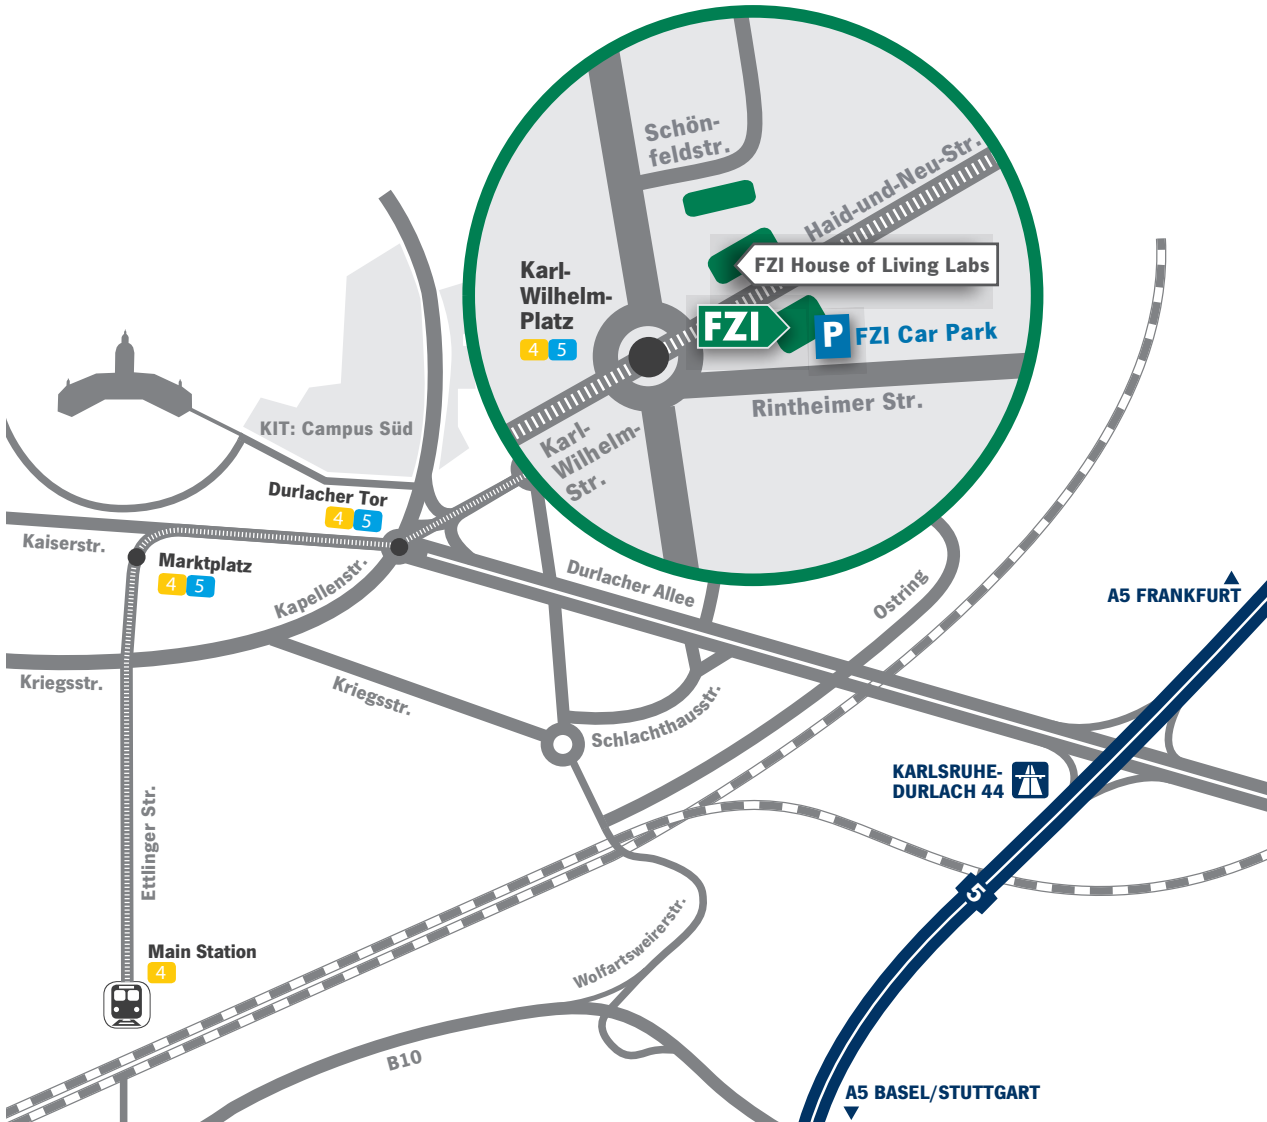

HOW TO REACH US

The FZI in Karlsruhe

The FZI Research Center for Information Technology is easily accessible by car and public transportation. It is located in the heart of Karlsruhe near the university campus and surrounded by small and medium-sized enterprises in the information technology sector.

BY CAR

- From Stuttgart/Basel/Frankfurt exit the motorway A5 at Karlsruhe-Durlach in the direction of Karlsruhe
- Follow the Durlacher Allee to Georg-Friedrich-Straße
- Turn right into Georg-Friedrich-Straße
- At the Karl-Wilhelm-Platz junction turn right into Haid-und-Neu-Straße
- After 200 m, you arrive at FZI. The main building is on your right, the FZI House of Living Labs on your left.

BY PUBLIC TRANSPORT

- Go by train to Karlsruhe main station
- At the station forecourt, take the tram 4 (yellow line) in the direction „Waldstadt“
- Exit at „Karl-Wilhelm-Platz“
- After 200 m outbound, you arrive at FZI. The main building is on your right, the FZI House of Living Labs on your left.